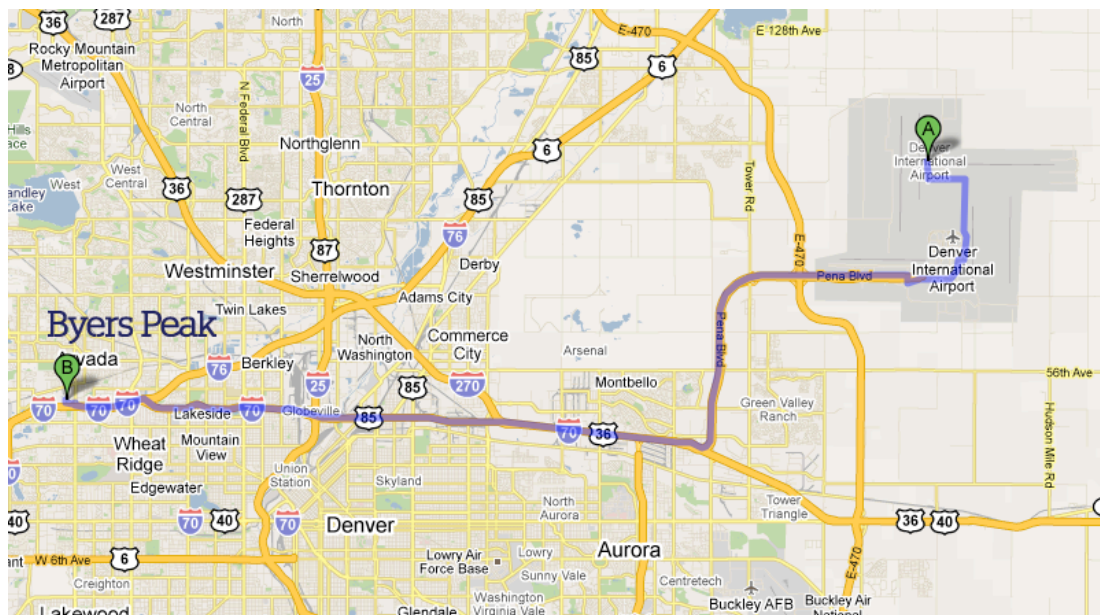

📞 303-232-4700
www.byerspeak.com

Directions to Byers Peak from Denver International Airport

Merge onto Pena Blvd W, about 9 minutes, go 8.5 miles.

Take the exit onto I-70, about 19 minutes, go 17.4 miles

Take exit 267 to merge onto CO-391/Kipling St./Kipling Pkwy, go 0.3 miles

Turn left at W 49th Ave/N I-70 Service Rd, go 453ft

Turn right at W 49th Ave, go 0.2 miles

Turn Right at Miller St., we are located on the left.

Maps

Byers Peak